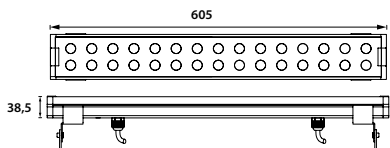

# High Luminance Output RGB LED Linear Wall Washer RIO

aluminium

Low voltage input (24VDC)

**333 311**  
LED Power Colour Temp Luminous  
24V - 45W 1248 lm

LIGHT DISTRIBUTION

30°

**333 312**  
LED Power Colour Temp Luminous  
24V - 84 W 2384 lm

LIGHT DISTRIBUTION

30°

Adjustable beam direction