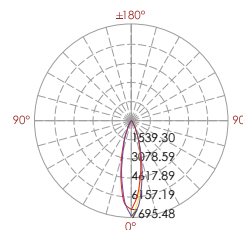

# High Luminance Output RGB LED Linear Wall Washer RIO

aluminium

Low voltage input (24VDC)

**333 311**  
LED Power Colour Temp Luminous  
24V - 45W 1248 lm

LIGHT DISTRIBUTION

30°

**333 312**  
LED Power Colour Temp Luminous  
24V - 84 W 2384 lm

LIGHT DISTRIBUTION

30°

Adjustable beam direction