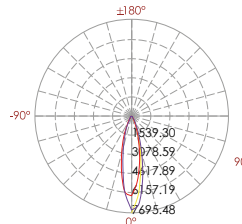

# High Luminance Output RGB LED Linear Wall Washer RIO

aluminium

Low voltage input (24VDC)

**333 311**  
LED Power Colour Temp Luminous  
24V - 45W 1248 lm

LIGHT DISTRIBUTION

30°

**333 312**  
LED Power Colour Temp Luminous  
24V - 84 W 2384 lm

LIGHT DISTRIBUTION

30°

Adjustable beam direction