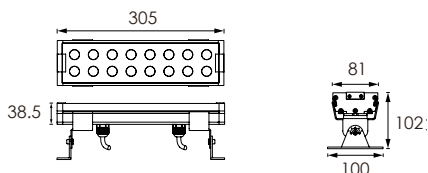

# High Luminance Output RGB LED Linear Wall Washer RIO

aluminium

Low voltage input (24VDC)

**333 311**  
LED Power Colour Temp Luminous  
24V - 45W 1248 lm

LIGHT DISTRIBUTION

30°

**333 312**  
LED Power Colour Temp Luminous  
24V - 84 W 2384 lm

LIGHT DISTRIBUTION

30°

Adjustable beam direction