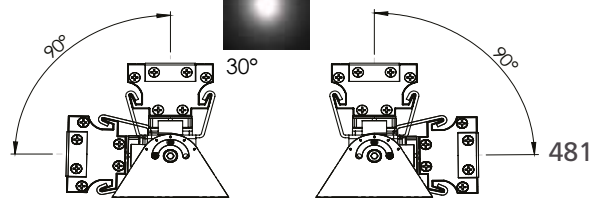

# High Luminance Output RGB LED Linear Wall Washer RIO

aluminium

Low voltage input (24VDC)

**333 311**  
LED Power Colour Temp Luminous  
24V - 45W 1248 lm

LIGHT DISTRIBUTION

30°

**333 312**  
LED Power Colour Temp Luminous  
24V - 84 W 2384 lm

LIGHT DISTRIBUTION

30°

Adjustable beam direction